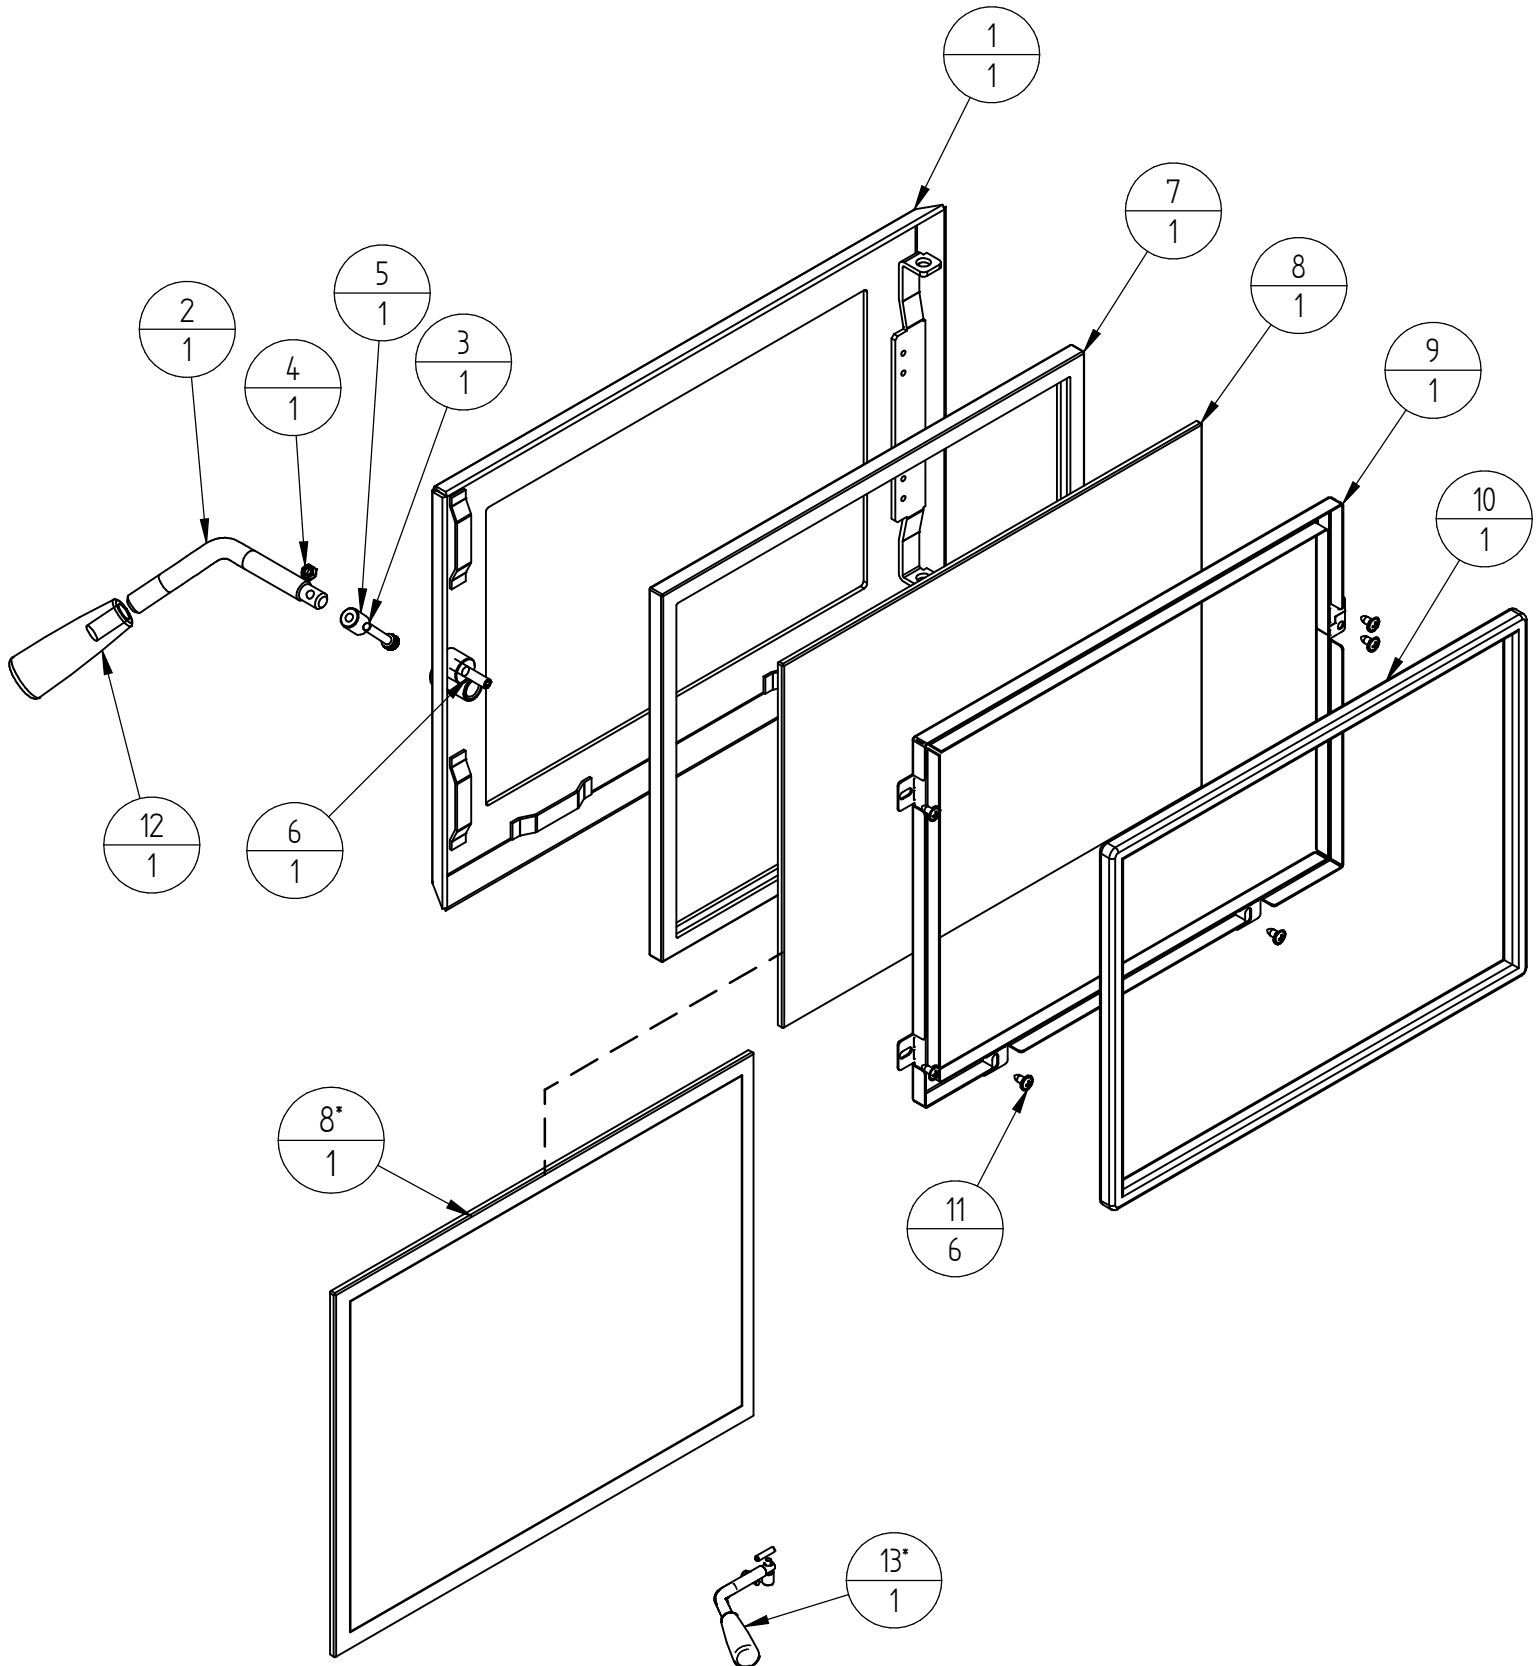

DOOR ASSEMBLY

When ordering PLEASE QUOTE PART ID, MODEL Number & DESCRIPTIONS, NOT ITEM Number
determining left hand side from viewing position

Item Number	File Name	992935 (Model)	992936 (Model)	Title	Quantity
1	992304	V02	V02	R1200 WELDED DOOR ASSEMBLY	1
2	KRR00373			KRR DOOR LEVER	1
3	521805			SCREW; CAP M5X25 ALLEN BLK	1
4	522901			NUT; BINX M5 ZP	1
5	PYR00461			PYR HANDLE ROLLER	1
6	521706			SCREW; GRUB M6X25 ALLEN BLK	1
7	C25MMLT			GLASS FIBRE TAPE 25x3x50m ROLL (MTR)	1.2 MTRS
8	592335			R1200 GLASS	1
8*	792335			R1200 NZ/AUS GLASS/TAPE SPARE KIT	1
9	992334			R1200 GLASS RETAINER	1
10	C14MMDR			R1200 DOOR ROPE	1.2 MTRS
11	521627			SCREW; S/T 8GX3/8" MUSH FLANGE POZI BLK	6
12	PYR00376			PYR DOOR HANDLE	1
13*	PYREDH			PYRE DOOR HANDLE ASSEMBLY	1

* Optional Sale Kit