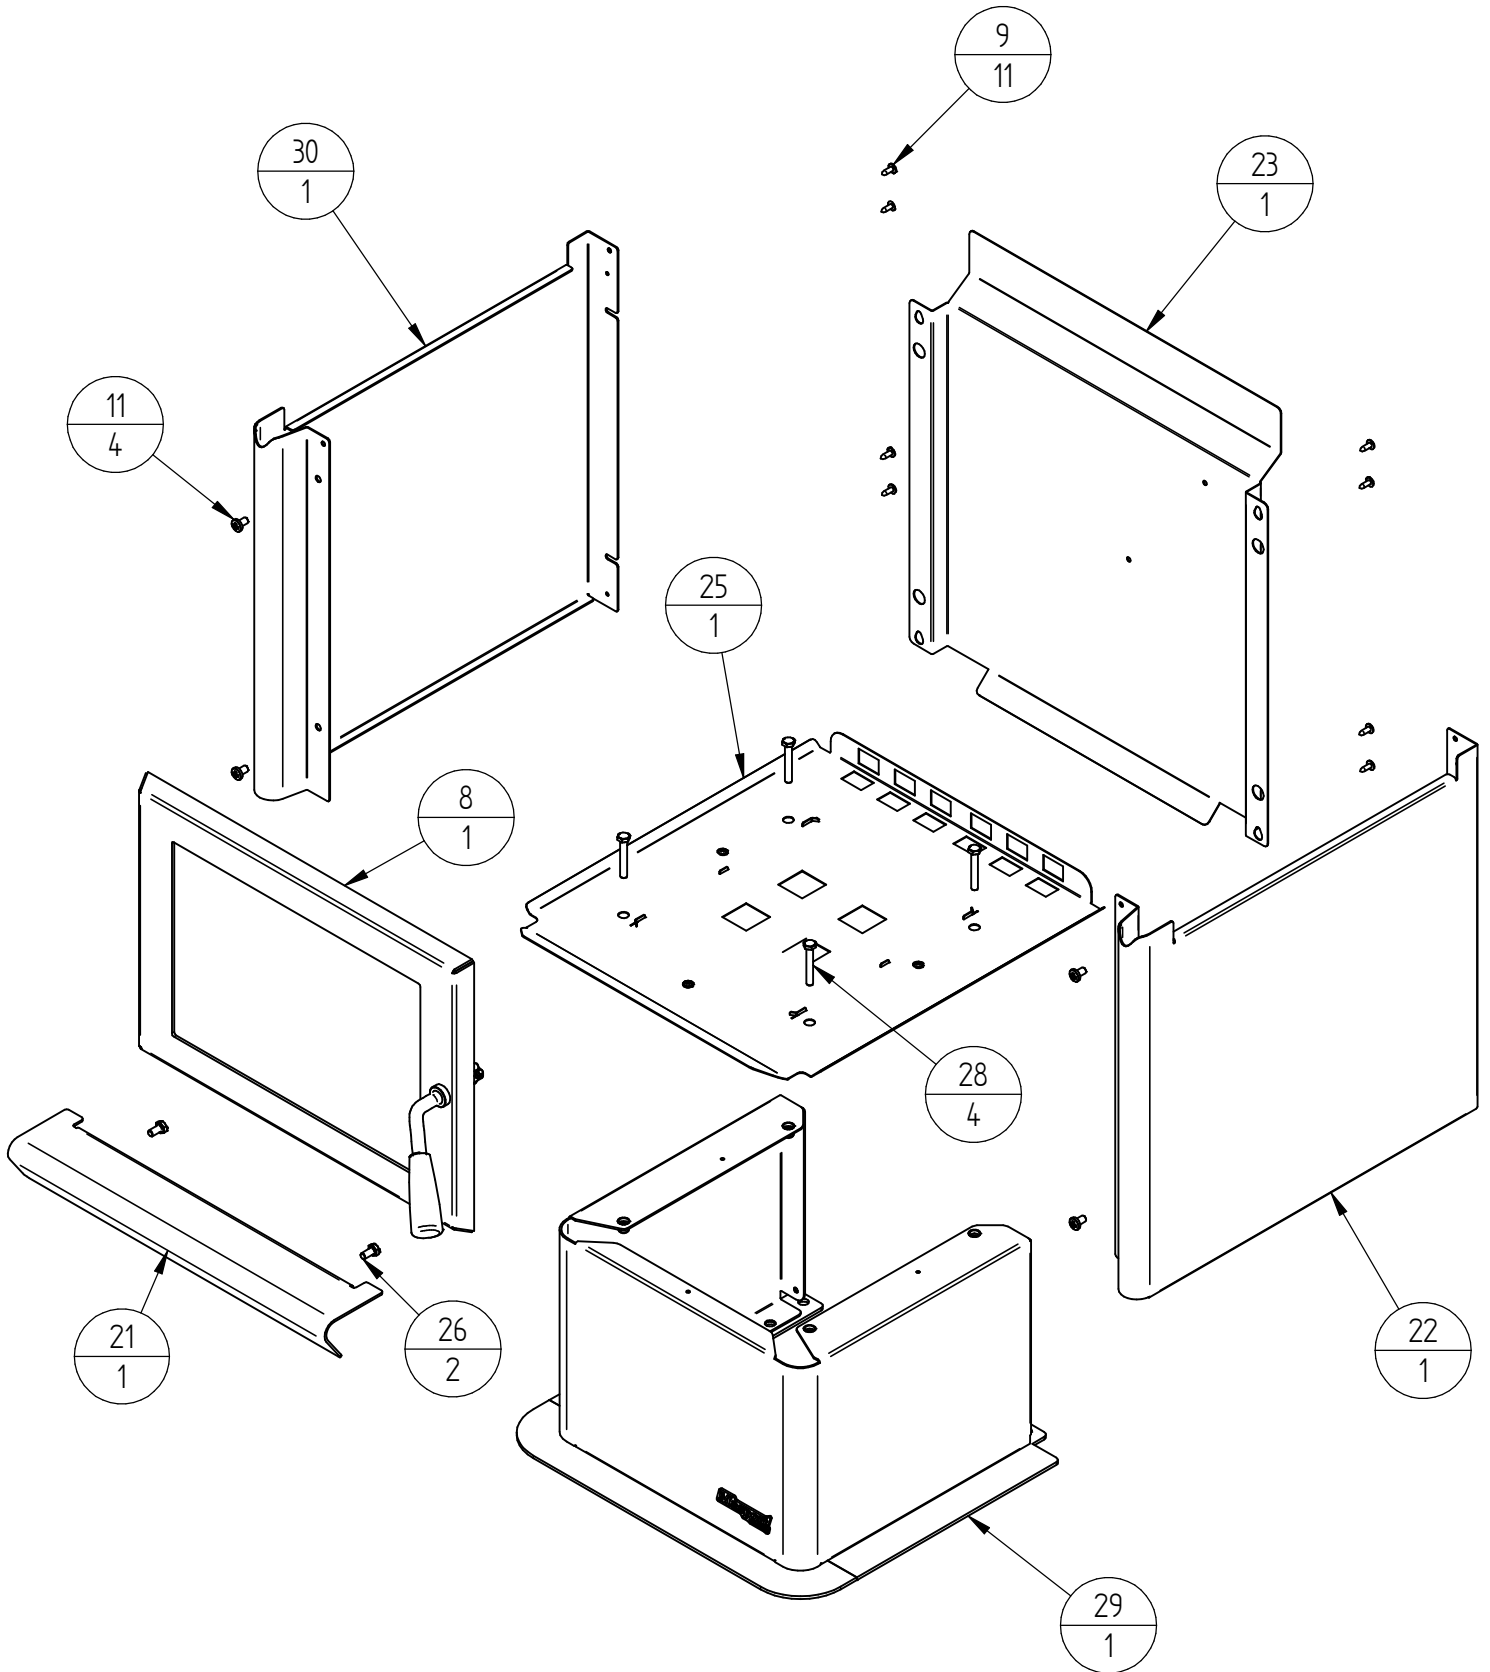

When ordering PLEASE QUOTE PART ID, MODEL Number & DESCRIPTIONS, NOT ITEM Number
determining left hand side from viewing position

Item Number	File Name	(Models) 992935	Title	Quantity
8	992303		R1200 DOOR COMPLETE ASSY	1
9	521645		SCREW; S/T 8GX1/2" MUSH FLANGE POZI BLK	11
11	521045		SCREW; M6X10 PAN POZI BLK	4
21	992330	V02	R1200 ASH SHELF PANEL	1
22	992321	V02	R1200 R/H SIDE PANEL	1
23	992322	V02	R1200 REAR PANEL	1
25	992367	V02	R1200 BOT SHIELD PED SUB ASSY	1
26	521075		SCREW; M6X12 HEX ZP	2
28	521077		SCREW; M6X40 HEX ZP	4
29	992305	V02	R1200 PEDESTAL WRAP	1
30	992320	V02	R1200 L/H SIDE PANEL	1