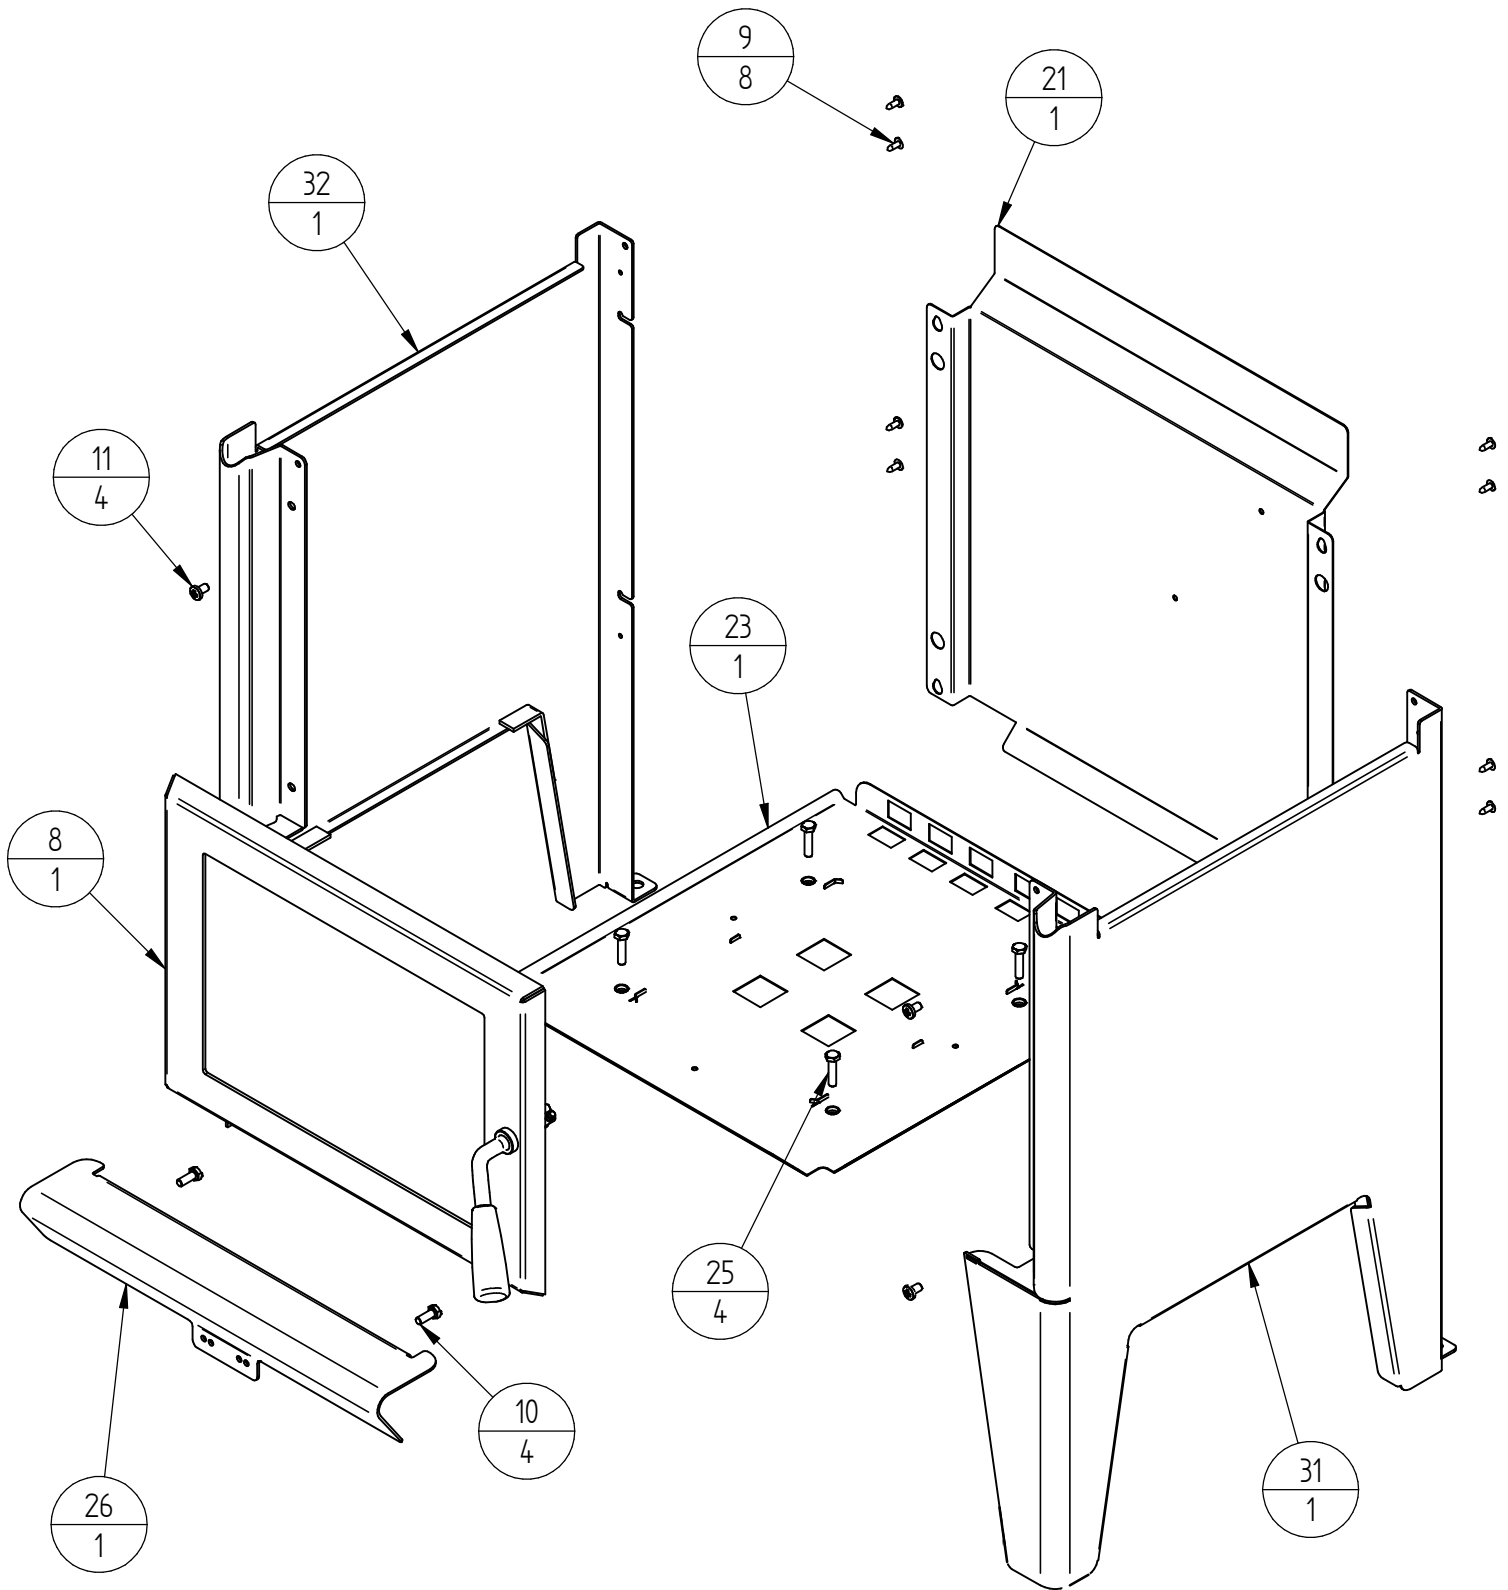

PANELS, DOOR AND LEG (LEG)

When ordering PLEASE QUOTE PART ID, MODEL Number & DESCRIPTIONS, NOT ITEM Number
determining left hand side from viewing position

Item Number	File Name)	992936 (Models)	Title	Quantity
8	992303		R1200 DOOR COMPLETE ASSY	1
9	521645		SCREW; S/T 8GX1/2" MUSH FLANGE POZI BLK	8
10	521076		SCREW; M6X16 HEX ZP	4
11	521045		SCREW; M6X10 PAN POZI BLK	4
21	992322	V02	R1200 REAR PANEL	1
23	992366	V02	BOT SHIELD LEGS SUB ASSY	1
25	521058		SCREW; M6X25 HEX ZP	4
26	992365	V02	R1200 BADGE ASHLIP PANEL	1
31	992362	V02	R1200 LEGS SIDE RH SUB	1
32	992360	V02	R1200 LEGS SIDE RH	1

When ordering PLEASE QUOTE PART ID, MODEL Number & DESCRIPTIONS, NOT ITEM Number
determining left hand side from viewing position