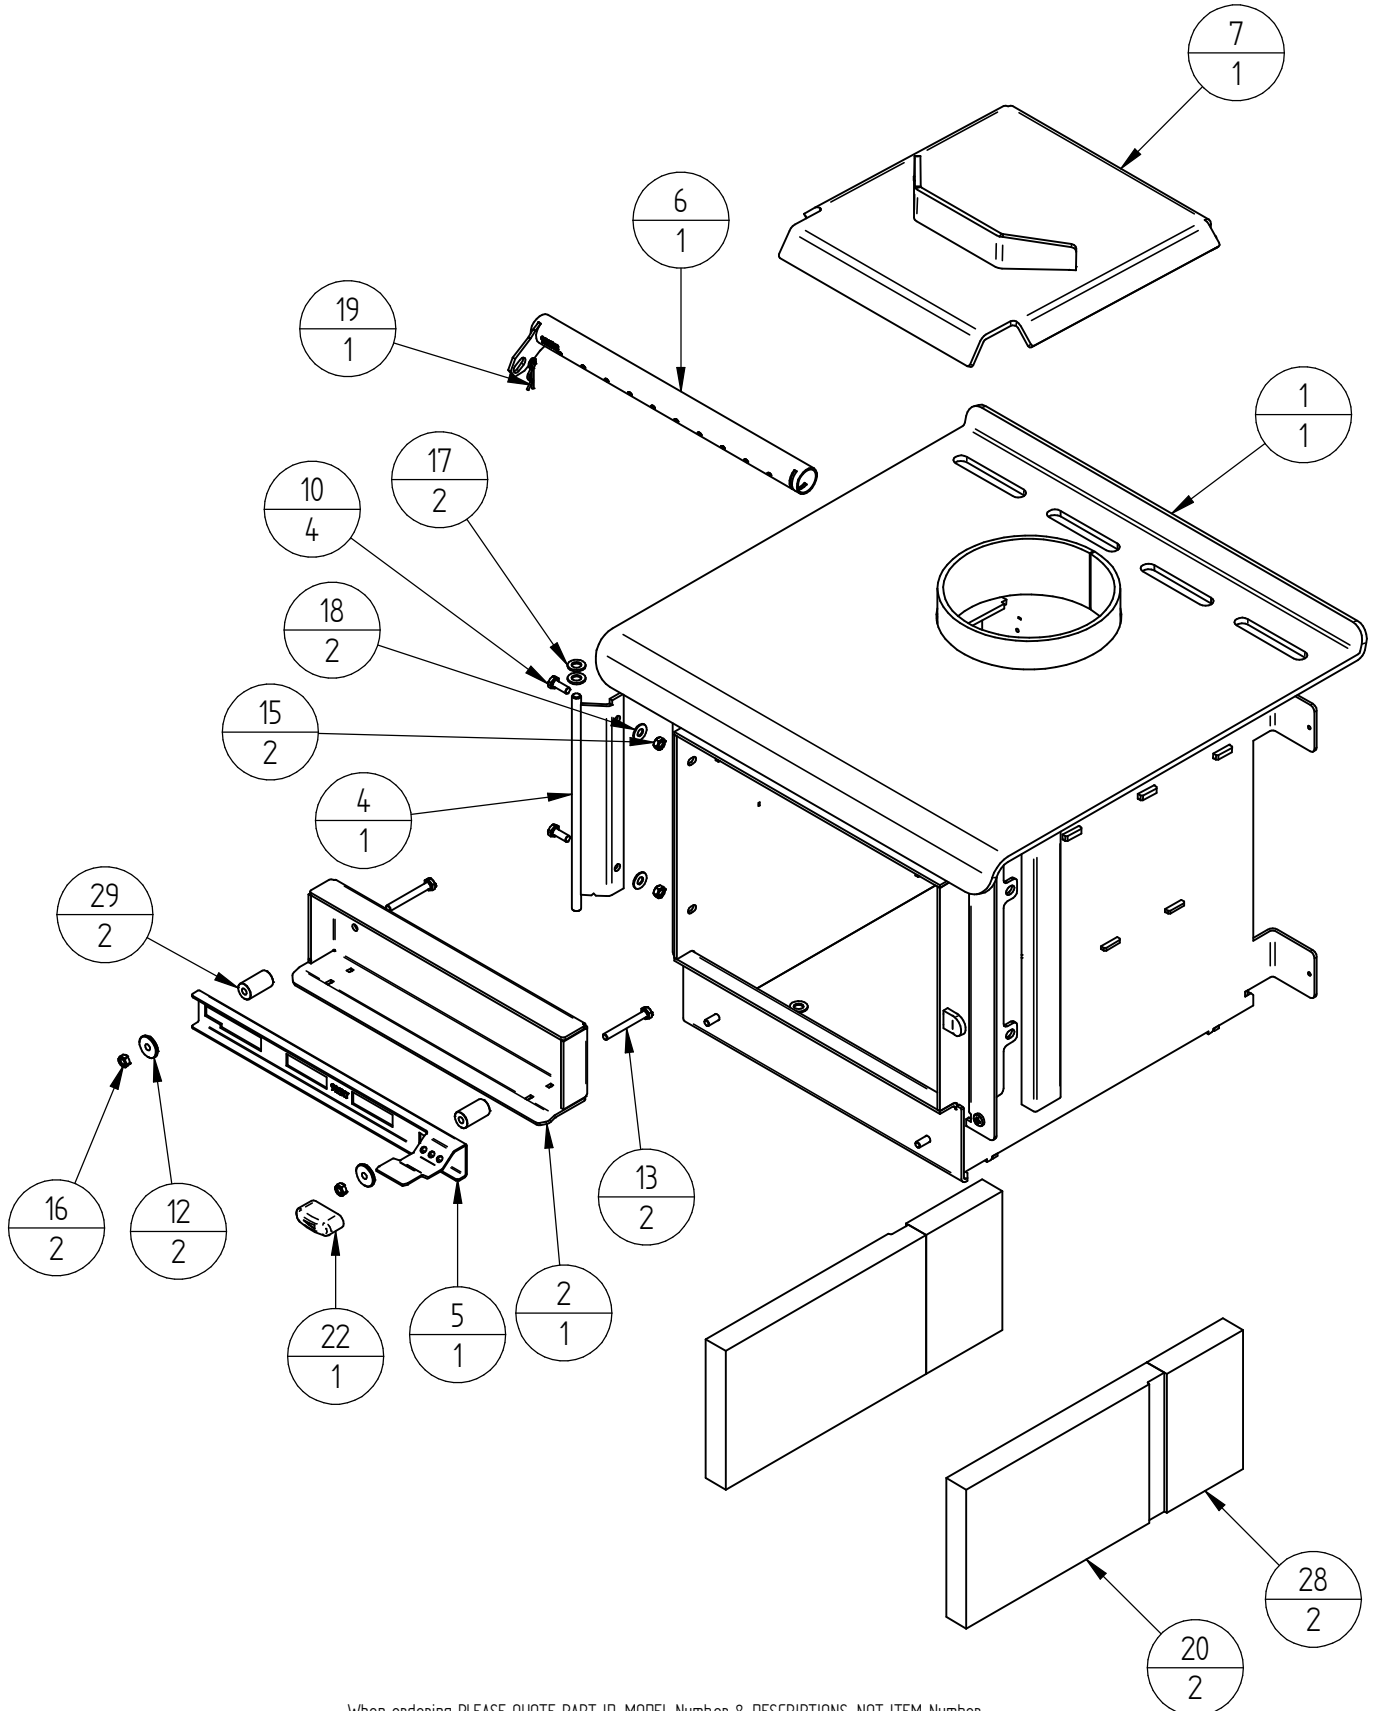

AIRSLIDE, BAFFLE, BRICKS AND FIREBOX

When ordering PLEASE QUOTE PART ID, MODEL Number & DESCRIPTIONS, NOT ITEM Number
determining left hand side from viewing position

Item Number	File Name	992935 (Model)	992936 (Model)	Title	Quantity
1	992300			R1200 F/B ASSEMBLY	1
2	992350			R1200 F/B MAIN DEFLECTOR ASSY	1
4	992307			R1200 HINGE ASSEMBLY	1
5	9923171			R1200 AIRSLIDE	1
6	992319			R1200 AIR TUBE ASSEMBLY	1
7	992302			R1200 BAFFLE ASSEMBLY	1
10	521076			SCREW; M6X16 HEX ZP	4
12	MIC00083			LOGAIRE METRO AIR SLIDE SPACER	2
13	521061			SCREW; M6X50 HEX ZP	2
15	522107			NUT; HEX STD M6 BLK	2
16	522117			NUT; HEX STD M6 ZP	2
17	523018			WASHER; FLAT 5/16"X5/8" X16G BLK	2
18	523036			WASHER; FLAT 1/4"X5/8" BLK	2
19	526101			CLIP; R-CLIP 1.8 DIA ST	1
20	MIC00354			MIC BRICK	2
22	593568			AIR SLIDE KNOB PUSH ON	1
28	992354			R1200 HALF BRICK	2
29	MIC00129			MIC AIR DEFLECTOR BUSH	2

When ordering PLEASE QUOTE PART ID, MODEL Number & DESCRIPTIONS, NOT ITEM Number
determining left hand side from viewing position